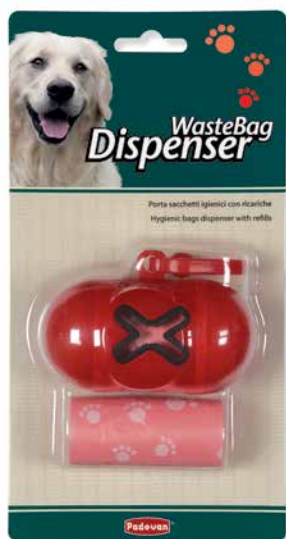

PP00562

PRODUCTS	CODE	PCS	EAN CODE
WASTE BAG, mix colours	PP00564	10	8 001254 005645
WASTE BAG, black	PP00565	10	8 001254 005652
WASTE BAG DISPENSER	PP00562	12	8 001254 005621