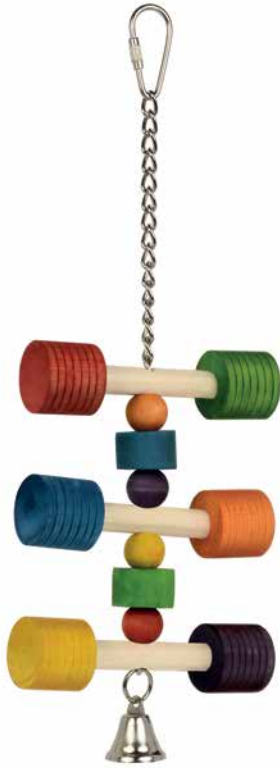

PP00592

8

PP00482

PP00483

PP00484

PRODUCTS		CODE	PCS	EAN CODE
BIRD TOYS T1	11 x 31,5 cm	PP00482	12	8 001254 004822
BIRD TOYS T2	9 x 33,5 cm	PP00483	12	8 001254 004839
BIRD TOYS T3	9 x 32,5 cm	PP00484	12	8 001254 004846